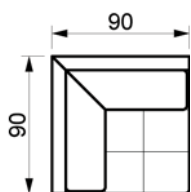

HOPE SOFA

www.raun.com

Vers. 102 corner

Vers. 38 pouf

Vers. 126 Daybed

Legs

Standard leg
EXT, chrome
height 18 cm

Leg variant
Round, brushed steel
Round, natural oak/painted black oak
height 18 cm