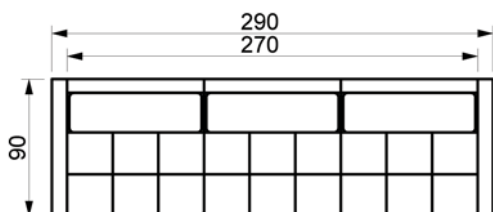

Price list

HOPE SOFA

www.raun.com

Vers. 33

Vers. 34

Vers. 35

Vers. 36

Price list

HOPE SOFA

www.raun.com

Vers. 102 corner

Vers. 38 pouf

Vers. 126 Daybed

Legs

Standard leg
EXT, chrome
height 18 cm

Leg variant
Round, brushed steel
Round, natural oak/painted black oak
height 18 cm