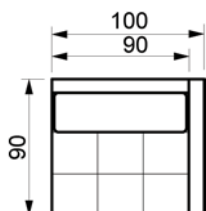

Price list

HOPE SOFA

www.raun.com

Vers. 33

Vers. 34

Vers. 35

Vers. 36

Price list

HOPE SOFA

www.raun.com

Vers. 102 corner

Vers. 38 pouf

Vers. 126 Daybed

Legs

Standard leg
EXT, chrome
height 18 cm

Leg variant
Round, brushed steel
Round, natural oak/painted black oak
height 18 cm