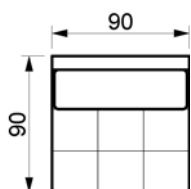

Price list

HOPE SOFA

www.raun.com

Vers. 35