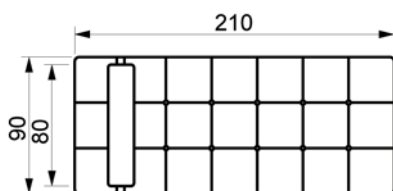

HOPE SOFA

www.raun.com

Vers. 102 corner

Vers. 38 pouf

Vers. 126 Daybed

Legs

Standard leg
EXT, chrome
height 18 cm

Leg variant
Round, brushed steel
Round, natural oak/painted black oak
height 18 cm