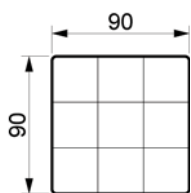

Price list

HOPE SOFA

www.raun.com

Vers. 33

Vers. 34

Vers. 35

Vers. 36

Price list

HOPE SOFA

www.raun.com

Vers. 102 corner

Vers. 38 pouf

Vers. 126 Daybed

Legs

Standard leg
EXT, chrome
height 18 cm

Leg variant
Round, brushed steel
Round, natural oak/painted black oak
height 18 cm