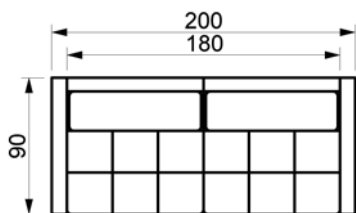

Price list

HOPE SOFA

www.raun.com

Vers. 33

Vers. 34

Vers. 35

Vers. 36

Price list

HOPE SOFA

www.raun.com

Vers. 102 corner

Vers. 38 pouf

Vers. 126 Daybed

Legs

Standard leg
EXT, chrome
height 18 cm

Leg variant
Round, brushed steel
Round, natural oak/painted black oak
height 18 cm