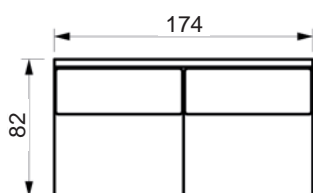

Price list

LESS SOFA

Choose between standard back cushions or full face cushions (FF).
www.raun.com

Legs

Standard leg
EXT, chrome
height 18 cm

Leg variant
Round, brushed steel
Round, natural oak/painted black oak
height 18 cm

Fill

Back cushion
down cushion with cold foam in the center

Seat cushion
Down top

Price list

LESS SOFA

Choose between standard back cushions or full face cushions (FF).
www.raun.com

Left or right arm

Vers. 115 FF

Vers. 115

Vers. 119 FF

Vers. 119

Price list

LESS SOFA

Choose between standard back cushions or full face cushions (FF).
www.raun.com

Vers. 103 FF

Vers. 107 FF