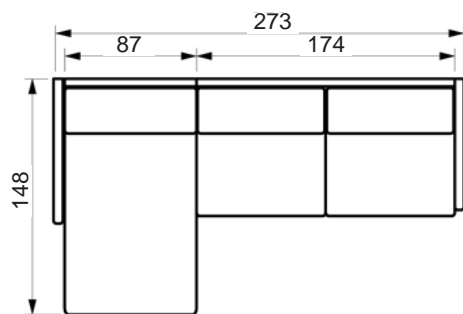

Vers. 2FF

Price list

LESS SOFA

Choose between standard back cushions or full face cushions (FF).
www.raun.com

Vers. 12
leftward

Vers. 13
leftward

Vers. 14
leftward

Vers. 41
rightward

Price list

LESS SOFA

Choose between standard back cushions or full face cushions (FF).
www.raun.com

Legs

Standard leg
EXT, chrome
height 18 cm

Leg variant
Round, brushed steel
Round, natural oak/painted black oak
height 18 cm