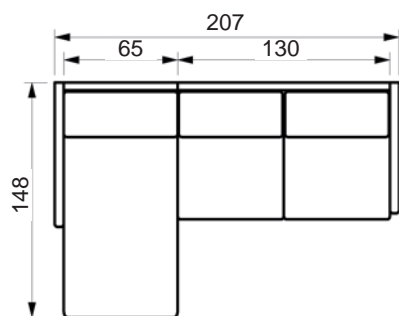

Vers. 2FF

Price list

LESS SOFA

Choose between standard back cushions or full face cushions (FF).
www.raun.com

Vers. 12
leftward

Vers. 13
leftward

Vers. 14
leftward

Vers. 41
rightward

Price list

LESS SOFA

Choose between standard back cushions or full face cushions (FF).
www.raun.com

Legs

Standard leg
EXT, chrome
height 18 cm

Leg variant
Round, brushed steel
Round, natural oak/painted black oak
height 18 cm