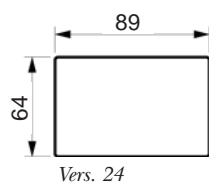

Vers. 2FF

Price list

LESS SOFA

Choose between standard back cushions or full face cushions (FF).
www.raun.com

Vers. 12
leftward

Vers. 13
leftward

Vers. 14
leftward

Vers. 41
rightward

Price list

LESS SOFA

Choose between standard back cushions or full face cushions (FF).
www.raun.com

Legs

Standard leg
EXT, chrome
height 18 cm

Leg variant
Round, brushed steel
Round, natural oak/painted black oak
height 18 cm