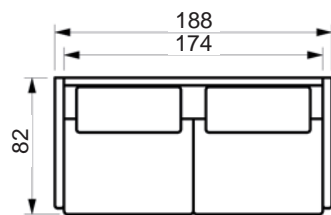

Price list

LESS SOFA

Choose between standard back cushions or full face cushions (FF).
www.raun.com

Vers. 5FF

Vers. 5

Vers. 4FF

Vers. 4

Vers. 3FF

Vers. 2FF

Price list

LESS SOFA

Choose between standard back cushions or full face cushions (FF).
www.raun.com

Vers. 12
leftward

Vers. 13
leftward

Vers. 14
leftward

Vers. 41
rightward

Price list

LESS SOFA

Choose between standard back cushions or full face cushions (FF).
www.raun.com

Legs

Standard leg
EXT, chrome
height 18 cm

Leg variant
Round, brushed steel
Round, natural oak/painted black oak
height 18 cm