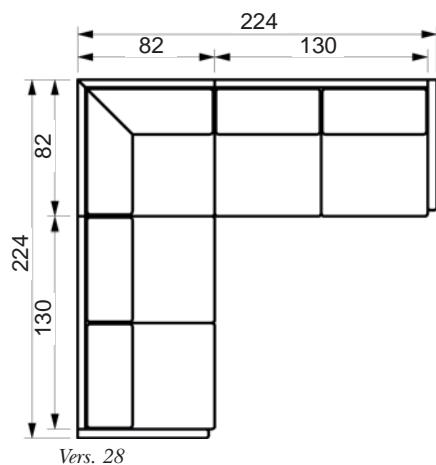

Vers. 2FF

Price list

LESS SOFA

Choose between standard back cushions or full face cushions (FF).
www.raun.com

Vers. 12
leftward

Vers. 13
leftward

Vers. 14
leftward

Vers. 41
rightward

Price list

LESS SOFA

Choose between standard back cushions or full face cushions (FF).
www.raun.com

Legs

Standard leg
EXT, chrome
height 18 cm

Leg variant
Round, brushed steel
Round, natural oak/painted black oak
height 18 cm