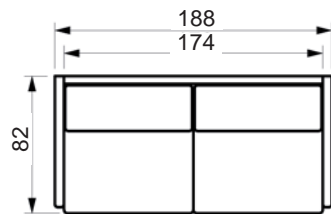

Price list

LESS SOFA

Choose between standard back cushions or full face cushions (FF).
www.raun.com

Vers. 5FF

Vers. 5

Vers. 4FF

Vers. 4

Vers. 3FF

Vers. 2FF

Price list

LESS SOFA

Choose between standard back cushions or full face cushions (FF).
www.raun.com

Vers. 12
leftward

Vers. 13
leftward

Vers. 14
leftward

Vers. 41
rightward

Price list

LESS SOFA

Choose between standard back cushions or full face cushions (FF).
www.raun.com

Legs

Standard leg
EXT, chrome
height 18 cm

Leg variant
Round, brushed steel
Round, natural oak/painted black oak
height 18 cm