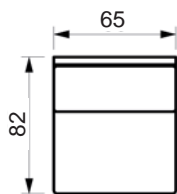

Price list

LESS SOFA

Choose between standard back cushions or full face cushions (FF).
www.raun.com

Legs

Standard leg
EXT, chrome
height 18 cm

Leg variant
Round, brushed steel
Round, natural oak/painted black oak
height 18 cm

Vers. 115

Vers. 119 FF

Vers. 119

Price list

LESS SOFA

Choose between standard back cushions or full face cushions (FF).
www.raun.com

Vers. 103 FF

Vers. 107 FF