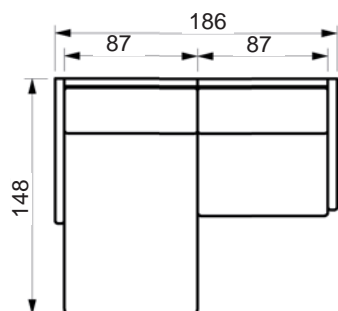

Price list

LESS SOFA

Choose between standard back cushions or full face cushions (FF).
www.raun.com

Vers. 5FF

Vers. 5

Vers. 4FF

Vers. 4

Vers. 3FF

Vers. 2FF

Price list

LESS SOFA

Choose between standard back cushions or full face cushions (FF).
www.raun.com

Vers. 12
leftward

Vers. 13
leftward

Vers. 14
leftward

Vers. 41
rightward

Price list

LESS SOFA

Choose between standard back cushions or full face cushions (FF).
www.raun.com

Legs

Standard leg
EXT, chrome
height 18 cm

Leg variant
Round, brushed steel
Round, natural oak/painted black oak
height 18 cm