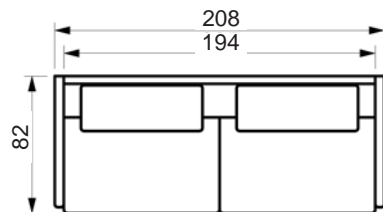

Price list

LESS SOFA

Choose between standard back cushions or full face cushions (FF).
www.raun.com

Vers. 5FF

Vers. 5

Vers. 4FF

Vers. 4

Vers. 3FF

Vers. 2FF

Price list

LESS SOFA

Choose between standard back cushions or full face cushions (FF).
www.raun.com

Vers. 12
leftward

Vers. 13
leftward

Vers. 14
leftward

Vers. 41
rightward

Price list

LESS SOFA

Choose between standard back cushions or full face cushions (FF).
www.raun.com

Legs

Standard leg
EXT, chrome
height 18 cm

Leg variant
Round, brushed steel
Round, natural oak/painted black oak
height 18 cm