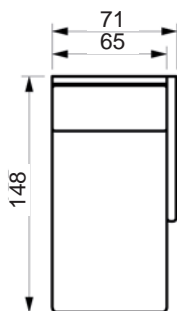

Vers. 101 FF