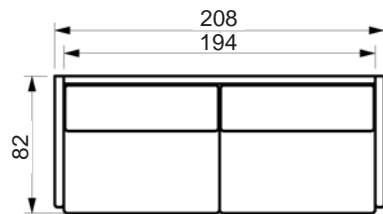

Price list

LESS SOFA

Choose between standard back cushions or full face cushions (FF).
www.raun.com

Vers. 5FF

Vers. 5

Vers. 4FF

Vers. 4

Vers. 3FF

Vers. 2FF

Price list

LESS SOFA

Choose between standard back cushions or full face cushions (FF).
www.raun.com

Vers. 12
leftward

Vers. 13
leftward

Vers. 14
leftward

Vers. 41
rightward

Price list

LESS SOFA

Choose between standard back cushions or full face cushions (FF).
www.raun.com

Legs

Standard leg
EXT, chrome
height 18 cm

Leg variant
Round, brushed steel
Round, natural oak/painted black oak
height 18 cm