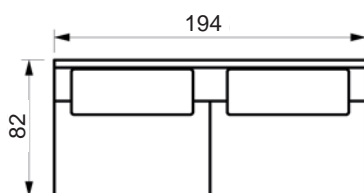

Price list

LESS SOFA

Choose between standard back cushions or full face cushions (FF).
www.raun.com

Legs

Standard leg
EXT, chrome
height 18 cm

Leg variant
Round, brushed steel
Round, natural oak/painted black oak
height 18 cm

Fill

Back cushion
down cushion with cold foam in the center

Seat cushion
Down top

Price list

LESS SOFA

Choose between standard back cushions or full face cushions (FF).
www.raun.com

Left or right arm

Vers. 115 FF