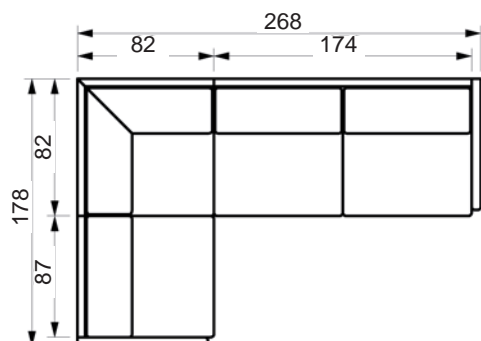

Vers. 2FF

Price list

LESS SOFA

Choose between standard back cushions or full face cushions (FF).
www.raun.com

Vers. 12
leftward

Vers. 13
leftward

Vers. 14
leftward

Vers. 41
rightward

Price list

LESS SOFA

Choose between standard back cushions or full face cushions (FF).
www.raun.com

Legs

Standard leg
EXT, chrome
height 18 cm

Leg variant
Round, brushed steel
Round, natural oak/painted black oak
height 18 cm