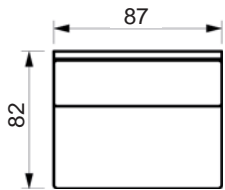

Price list

LESS SOFA

Choose between standard back cushions or full face cushions (FF).
www.raun.com

Legs

Standard leg
EXT, chrome
height 18 cm

Leg variant
Round, brushed steel
Round, natural oak/painted black oak
height 18 cm

Fill

Back cushion
down cushion with cold foam in the center

Seat cushion
Down top

Price list

LESS SOFA

Choose between standard back cushions or full face cushions (FF).
www.raun.com

Left or right arm

Vers. 115 FF

Vers. 115

Vers. 119 FF

Vers. 119

Price list

LESS SOFA

Choose between standard back cushions or full face cushions (FF).
www.raun.com

Vers. 103 FF

Vers. 107 FF