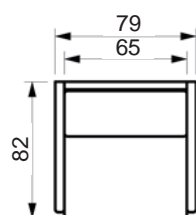

Price list

LESS SOFA

Choose between standard back cushions or full face cushions (FF).
www.raun.com

Vers. 2FF