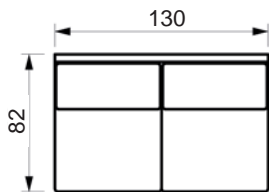

Price list

LESS SOFA

Choose between standard back cushions or full face cushions (FF).
www.raun.com

Legs

Standard leg
EXT, chrome
height 18 cm

Leg variant
Round, brushed steel
Round, natural oak/painted black oak
height 18 cm

Fill

Back cushion
down cushion with cold foam in the center

Seat cushion
Down top

Price list

LESS SOFA

Choose between standard back cushions or full face cushions (FF).
www.raun.com

Left or right arm

Vers. 115 FF

Vers. 115

Vers. 119 FF

Vers. 119

Price list

LESS SOFA

Choose between standard back cushions or full face cushions (FF).
www.raun.com

Vers. 103 FF

Vers. 107 FF