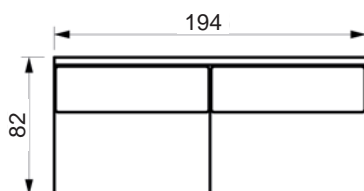

Price list

LESS SOFA

Choose between standard back cushions or full face cushions (FF).
www.raun.com

Legs

Standard leg
EXT, chrome
height 18 cm

Leg variant
Round, brushed steel
Round, natural oak/painted black oak
height 18 cm

Fill

Back cushion
down cushion with cold foam in the center

Seat cushion
Down top

Price list

LESS SOFA

Choose between standard back cushions or full face cushions (FF).
www.raun.com

Left or right arm

Vers. 115 FF