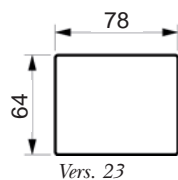

Vers. 2FF

Price list

LESS SOFA

Choose between standard back cushions or full face cushions (FF).
www.raun.com

Vers. 12
leftward

Vers. 13
leftward

Vers. 14
leftward

Vers. 41
rightward

Price list

LESS SOFA

Choose between standard back cushions or full face cushions (FF).
www.raun.com

Legs

Standard leg
EXT, chrome
height 18 cm

Leg variant
Round, brushed steel
Round, natural oak/painted black oak
height 18 cm