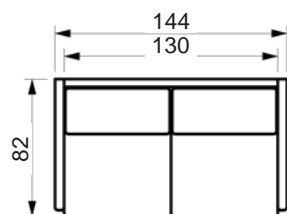

Price list

LESS SOFA

Choose between standard back cushions or full face cushions (FF).
www.raun.com

Vers. 5FF

Vers. 5

Vers. 4FF

Vers. 4

Vers. 3FF

Vers. 2FF

Price list

LESS SOFA

Choose between standard back cushions or full face cushions (FF).
www.raun.com

Vers. 12
leftward

Vers. 13
leftward

Vers. 14
leftward

Vers. 41
rightward

Price list

LESS SOFA

Choose between standard back cushions or full face cushions (FF).
www.raun.com

Legs

Standard leg
EXT, chrome
height 18 cm

Leg variant
Round, brushed steel
Round, natural oak/painted black oak
height 18 cm