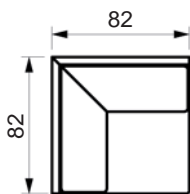

Vers. 102
hjørnemodul