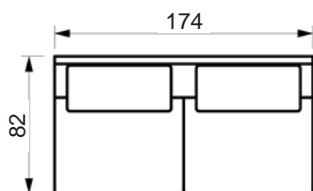

Price list

LESS SOFA

Choose between standard back cushions or full face cushions (FF).
www.raun.com

Vers. 119