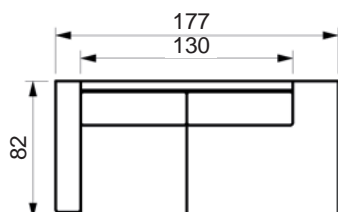

# LIFE SOFA

[www.raun.com](http://www.raun.com)

Standard 57 cm seat depth. Available for 52 cm

Vers. 121

Vers. 5

Vers. 4

Vers. 3

Price list

# LIFE SOFA

[www.raun.com](http://www.raun.com)

Standard 57 cm seat depth. Available for 52 cm

Vers. 2

Vers. 1

Vers. 134  
rightward

Vers. 133  
rightward

Vers. 12  
leftward

# LIFE SOFA

[www.raun.com](http://www.raun.com)

Standard 57 cm seat depth. Available for 52 cm

Vers. 13  
leftward

Vers. 14  
leftward

Price list

# LIFE SOFA

[www.raun.com](http://www.raun.com)

Standard 57 cm seat depth. Available for 52 cm

Vers. 129

Vers. 128

Vers. 102  
corner

Price list