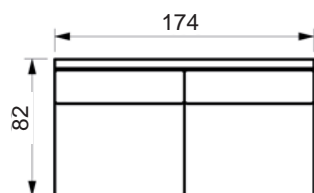

# LIFE SOFA

[www.raun.com](http://www.raun.com)

Standard 57 cm seat depth. Available for 52 cm

*left or right arm*

*Vers. 73*

*Vers. 115*

Price list

# LIFE SOFA

[www.raun.com](http://www.raun.com)

Standard 57 cm seat depth. Available for 52 cm

Vers. 119

Vers. 103

Vers. 107

Vers. 104

Vers. 116