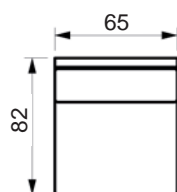

# LIFE SOFA

[www.raun.com](http://www.raun.com)

Standard 57 cm seat depth. Available for 52 cm

*left or right arm*

*Vers. 73*

*Vers. 115*

Price list

# LIFE SOFA

[www.raun.com](http://www.raun.com)

Standard 57 cm seat depth. Available for 52 cm

Vers. 119

Vers. 103

Vers. 107

Vers. 104

Vers. 116

# LIFE SOFA

[www.raun.com](http://www.raun.com)

Standard 57 cm seat depth. Available for 52 cm

Vers. 129

Vers. 128

Vers. 102  
corner

Price list