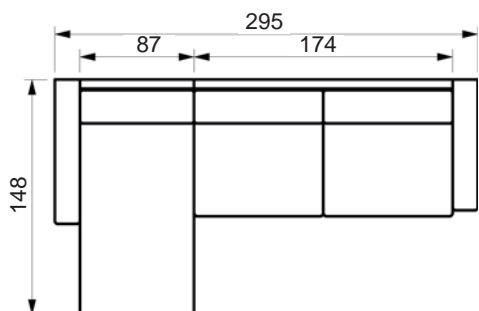

# LIFE SOFA

[www.raun.com](http://www.raun.com)

Standard 57 cm seat depth. Available for 52 cm

Vers. 2

Vers. 1

Vers. 134  
rightward

Vers. 133  
rightward

Vers. 12  
leftward

# LIFE SOFA

[www.raun.com](http://www.raun.com)

Standard 57 cm seat depth. Available for 52 cm

Vers. 13  
leftward

Vers. 14  
leftward

Price list

# LIFE SOFA

[www.raun.com](http://www.raun.com)

Standard 57 cm seat depth. Available for 52 cm

Vers. 28

Vers. 41  
rightward

Price list