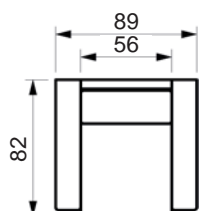

# LIFE SOFA

[www.raun.com](http://www.raun.com)

Standard 57 cm seat depth. Available for 52 cm

Vers. 121

Vers. 5

Vers. 4

Vers. 3

Price list

# LIFE SOFA

[www.raun.com](http://www.raun.com)

Standard 57 cm seat depth. Available for 52 cm

Vers. 2

Vers. 1

Vers. 134  
rightward

Vers. 133  
rightward

Vers. 12  
leftward

# LIFE SOFA

[www.raun.com](http://www.raun.com)

Standard 57 cm seat depth. Available for 52 cm

Vers. 129

Vers. 128

Vers. 102  
corner

Price list