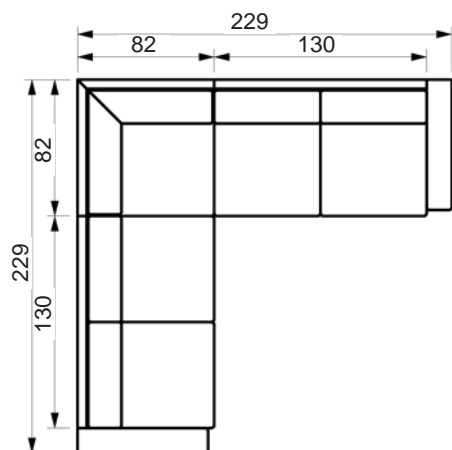

# LIFE SOFA

[www.raun.com](http://www.raun.com)

Standard 57 cm seat depth. Available for 52 cm

Vers. 2

Vers. 1

Vers. 134  
rightward

Vers. 133  
rightward

Vers. 12  
leftward

# LIFE SOFA

[www.raun.com](http://www.raun.com)

Standard 57 cm seat depth. Available for 52 cm

Vers. 13  
leftward

Vers. 14  
leftward

Price list

# LIFE SOFA

[www.raun.com](http://www.raun.com)

Standard 57 cm seat depth. Available for 52 cm

Vers. 28

Vers. 41  
rightward

Price list

# LIFE SOFA

www.raun.com

Standard 57 cm seat depth. Available for 52 cm

Vers. 23 pouf

Vers. 24 pouf

Vers. 51 cylinder cushion

Vers. 50 headrest

Protective cover for arm