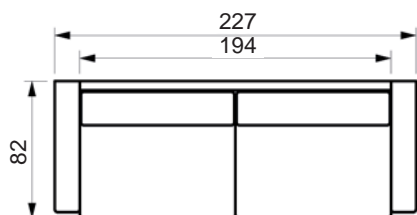

# LIFE SOFA

[www.raun.com](http://www.raun.com)

Standard 57 cm seat depth. Available for 52 cm

Vers. 121

Vers. 5

Vers. 4

Vers. 3

Price list

# LIFE SOFA

[www.raun.com](http://www.raun.com)

Standard 57 cm seat depth. Available for 52 cm

Vers. 2

Vers. 1

Vers. 134  
rightward

Vers. 133  
rightward

Vers. 12  
leftward

# LIFE SOFA

[www.raun.com](http://www.raun.com)

Standard 57 cm seat depth. Available for 52 cm

Vers. 129

Vers. 128

Vers. 102  
corner

Price list

# LIFE SOFA

[www.raun.com](http://www.raun.com)

Standard 57 cm seat depth. Available for 52 cm

Vers. 101  
chaiselong

Vers. 108  
chaiselong