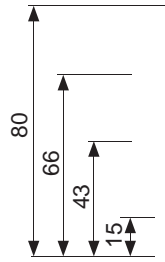

Price list

LIFE SOFA

www.raun.com

Standard 57 cm seat depth. Available for 52 cm

left or right arm