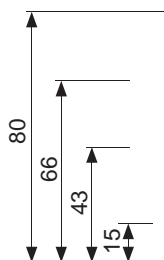

# LIFE SOFA

[www.raun.com](http://www.raun.com)

Standard 57 cm seat depth. Available for 52 cm

Vers. 121

Vers. 5

Vers. 4

Vers. 3

Price list

# LIFE SOFA

[www.raun.com](http://www.raun.com)

Standard 57 cm seat depth. Available for 52 cm

Vers. 129

Vers. 128

Vers. 102  
corner

Price list