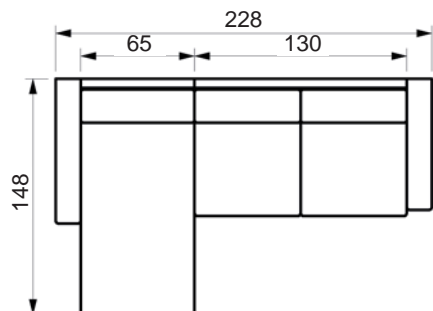

# LIFE SOFA

[www.raun.com](http://www.raun.com)

Standard 57 cm seat depth. Available for 52 cm

Vers. 121

Vers. 5

Vers. 4

Vers. 3

Price list

# LIFE SOFA

[www.raun.com](http://www.raun.com)

Standard 57 cm seat depth. Available for 52 cm

Vers. 2

Vers. 1

Vers. 134  
rightward

Vers. 133  
rightward

Vers. 12  
leftward

# LIFE SOFA

[www.raun.com](http://www.raun.com)

Standard 57 cm seat depth. Available for 52 cm

Vers. 13  
leftward

Vers. 14  
leftward

Price list

# LIFE SOFA

[www.raun.com](http://www.raun.com)

Standard 57 cm seat depth. Available for 52 cm

Vers. 129

Vers. 128

Vers. 102  
corner

Price list