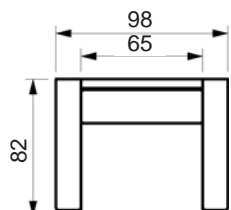

# LIFE SOFA

[www.raun.com](http://www.raun.com)

Standard 57 cm seat depth. Available for 52 cm

Vers. 121

Vers. 5

Vers. 4

Vers. 3

Price list

# LIFE SOFA

[www.raun.com](http://www.raun.com)

Standard 57 cm seat depth. Available for 52 cm

Vers. 2

Vers. 1

Vers. 134  
rightward

Vers. 133  
rightward

Vers. 12  
leftward

# LIFE SOFA

[www.raun.com](http://www.raun.com)

Standard 57 cm seat depth. Available for 52 cm

Vers. 119

Vers. 103

Vers. 107

Vers. 104

Vers. 116

# LIFE SOFA

[www.raun.com](http://www.raun.com)

Standard 57 cm seat depth. Available for 52 cm

Vers. 129

Vers. 128

Vers. 102  
corner

Price list