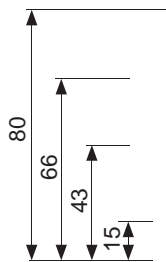

Price list

LIFE SOFA

www.raun.com

Standard 57 cm seat depth. Available for 52 cm

Vers. 13
leftward