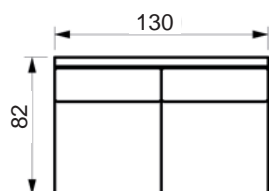

Vers. 55

Legs

Standard leg  
Round, brushed steel  
Round, natural oak/painted  
black oak  
height 15 cm

Leg variant  
EXT, chrome  
height 18 cm

Fill

Back cushion  
Polydown

Seat cushion  
Coldfoam with fiber

# LIFE SOFA

[www.raun.com](http://www.raun.com)

Standard 57 cm seat depth. Available for 52 cm

*left or right arm*

*Vers. 73*

*Vers. 115*

Price list

# LIFE SOFA

[www.raun.com](http://www.raun.com)

Standard 57 cm seat depth. Available for 52 cm

Vers. 119

Vers. 103

Vers. 107

Vers. 104

Vers. 116