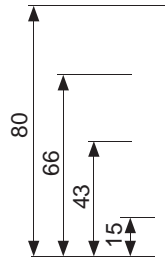

Price list

LIFE SOFA

www.raun.com

Standard 57 cm seat depth. Available for 52 cm

Vers. 129