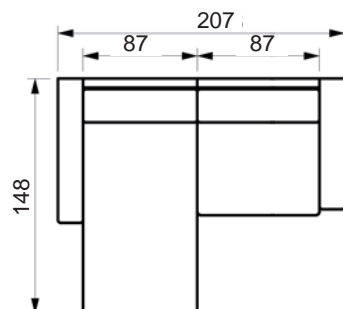

# LIFE SOFA

[www.raun.com](http://www.raun.com)

Standard 57 cm seat depth. Available for 52 cm

Vers. 121

Vers. 5

Vers. 4

Vers. 3

Price list

# LIFE SOFA

[www.raun.com](http://www.raun.com)

Standard 57 cm seat depth. Available for 52 cm

Vers. 2

Vers. 1

Vers. 134  
rightward

Vers. 133  
rightward

Vers. 12  
leftward

# LIFE SOFA

[www.raun.com](http://www.raun.com)

Standard 57 cm seat depth. Available for 52 cm

Vers. 13  
leftward

Vers. 14  
leftward

Price list

# LIFE SOFA

[www.raun.com](http://www.raun.com)

Standard 57 cm seat depth. Available for 52 cm

Vers. 129

Vers. 128

Vers. 102  
corner

Price list