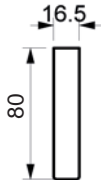

Price list

LIFE SOFA

www.raun.com

Standard 57 cm seat depth. Available for 52 cm

left or right arm