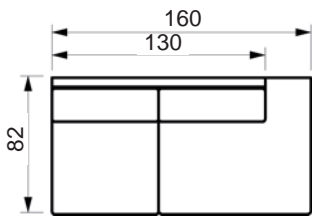

# LIFE SOFA

[www.raun.com](http://www.raun.com)

Standard 57 cm seat depth. Available for 52 cm

*left or right arm*

*Vers. 73*

*Vers. 115*

Price list

# LIFE SOFA

[www.raun.com](http://www.raun.com)

Standard 57 cm seat depth. Available for 52 cm

Vers. 119

Vers. 103

Vers. 107

Vers. 104

Vers. 116

# LIFE SOFA

[www.raun.com](http://www.raun.com)

Standard 57 cm seat depth. Available for 52 cm

Vers. 129

Vers. 128

Vers. 102  
corner

Price list

# LIFE SOFA

[www.raun.com](http://www.raun.com)

Standard 57 cm seat depth. Available for 52 cm

Vers. 101  
chaiselong

Vers. 108  
chaiselong