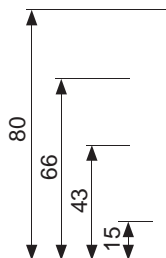

# LIFE SOFA

[www.raun.com](http://www.raun.com)

Standard 57 cm seat depth. Available for 52 cm

Vers. 129

Vers. 128

Vers. 102  
corner

Price list

# LIFE SOFA

[www.raun.com](http://www.raun.com)

Standard 57 cm seat depth. Available for 52 cm

Vers. 101  
chaiselong

Vers. 108  
chaiselong