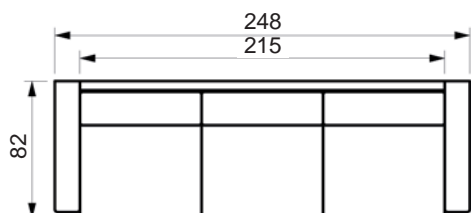

# LIFE SOFA

[www.raun.com](http://www.raun.com)

Standard 57 cm seat depth. Available for 52 cm

Vers. 121

Vers. 5

Vers. 4

Vers. 3

Price list

# LIFE SOFA

[www.raun.com](http://www.raun.com)

Standard 57 cm seat depth. Available for 52 cm

Vers. 2

Vers. 1

Vers. 134  
rightward

Vers. 133  
rightward

Vers. 12  
leftward

# LIFE SOFA

[www.raun.com](http://www.raun.com)

Standard 57 cm seat depth. Available for 52 cm

Vers. 119

Vers. 103

Vers. 107

Vers. 104

Vers. 116

# LIFE SOFA

[www.raun.com](http://www.raun.com)

Standard 57 cm seat depth. Available for 52 cm

Vers. 129

Vers. 128

Vers. 102  
corner

Price list