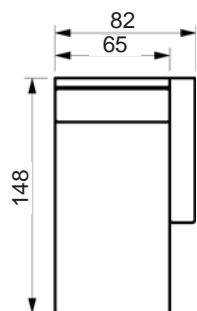

# LIFE SOFA

[www.raun.com](http://www.raun.com)

Standard 57 cm seat depth. Available for 52 cm

*left or right arm*

*Vers. 73*

*Vers. 115*

Price list

# LIFE SOFA

[www.raun.com](http://www.raun.com)

Standard 57 cm seat depth. Available for 52 cm

Vers. 119

Vers. 103

Vers. 107

Vers. 104

Vers. 116

# LIFE SOFA

[www.raun.com](http://www.raun.com)

Standard 57 cm seat depth. Available for 52 cm

Vers. 129

Vers. 128

Vers. 102  
corner

Price list

# LIFE SOFA

[www.raun.com](http://www.raun.com)

Standard 57 cm seat depth. Available for 52 cm

Vers. 101  
chaiselong

Vers. 108  
chaiselong