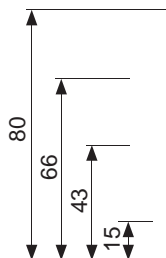

Price list

LIFE SOFA

www.raun.com

Standard 57 cm seat depth. Available for 52 cm

Vers. 119