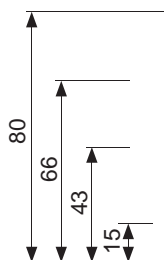

# LIFE SOFA

[www.raun.com](http://www.raun.com)

Standard 57 cm seat depth. Available for 52 cm

Vers. 13  
leftward

Vers. 14  
leftward

Price list

# LIFE SOFA

[www.raun.com](http://www.raun.com)

Standard 57 cm seat depth. Available for 52 cm

Vers. 28

Vers. 41  
rightward

Price list