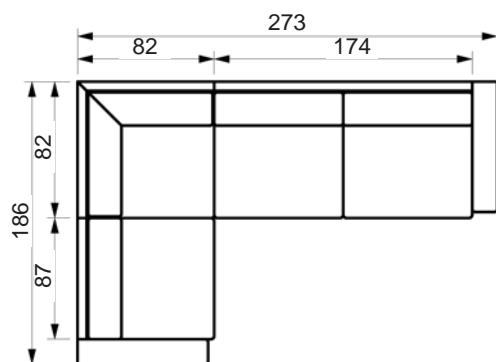

# LIFE SOFA

[www.raun.com](http://www.raun.com)

Standard 57 cm seat depth. Available for 52 cm

Vers. 13  
leftward

Vers. 14  
leftward

Price list

# LIFE SOFA

[www.raun.com](http://www.raun.com)

Standard 57 cm seat depth. Available for 52 cm

Vers. 28

Vers. 41  
rightward

Price list