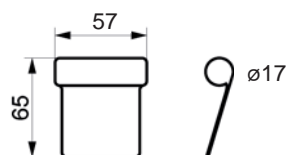

# LIFE SOFA

[www.raun.com](http://www.raun.com)

Standard 57 cm seat depth. Available for 52 cm

Vers. 28

Vers. 41  
rightward

Price list

# LIFE SOFA

www.raun.com

Standard 57 cm seat depth. Available for 52 cm

Vers. 23 pouf

Vers. 24 pouf

Vers. 51 cylinder cushion

Vers. 50 headrest

Protective cover for arm

Vers. 55

Legs

Standard leg  
Round, brushed steel  
Round, natural oak/painted  
black oak  
height 15 cm

Leg variant  
EXT, chrome  
height 18 cm

Fill

Back cushion  
Polydown

Seat cushion  
Coldfoam with fiber