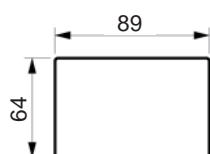

# LIFE SOFA

[www.raun.com](http://www.raun.com)

Standard 57 cm seat depth. Available for 52 cm

Vers. 13  
leftward

Vers. 14  
leftward

Price list

# LIFE SOFA

[www.raun.com](http://www.raun.com)

Standard 57 cm seat depth. Available for 52 cm

Vers. 28

Vers. 41  
rightward

Price list

# LIFE SOFA

www.raun.com

Standard 57 cm seat depth. Available for 52 cm

Vers. 23 pouf

Vers. 24 pouf

Vers. 51 cylinder cushion

Vers. 50 headrest

Protective cover for arm