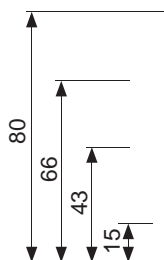

# LIFE SOFA

[www.raun.com](http://www.raun.com)

Standard 57 cm seat depth. Available for 52 cm

Vers. 121

Vers. 5

Vers. 4

Vers. 3

Price list

# LIFE SOFA

[www.raun.com](http://www.raun.com)

Standard 57 cm seat depth. Available for 52 cm

Vers. 2

Vers. 1

Vers. 134  
rightward

Vers. 133  
rightward

Vers. 12  
leftward