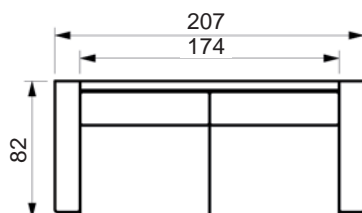

# LIFE SOFA

[www.raun.com](http://www.raun.com)

Standard 57 cm seat depth. Available for 52 cm

Vers. 121

Vers. 5

Vers. 4

Vers. 3

Price list

# LIFE SOFA

[www.raun.com](http://www.raun.com)

Standard 57 cm seat depth. Available for 52 cm

Vers. 2

Vers. 1

Vers. 134  
rightward

Vers. 133  
rightward

Vers. 12  
leftward

# LIFE SOFA

[www.raun.com](http://www.raun.com)

Standard 57 cm seat depth. Available for 52 cm

Vers. 13  
leftward

Vers. 14  
leftward

Price list

# LIFE SOFA

[www.raun.com](http://www.raun.com)

Standard 57 cm seat depth. Available for 52 cm

Vers. 129

Vers. 128

Vers. 102  
corner

Price list