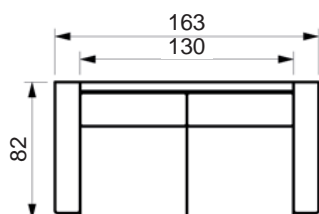

# LIFE SOFA

[www.raun.com](http://www.raun.com)

Standard 57 cm seat depth. Available for 52 cm

Vers. 121

Vers. 5

Vers. 4

Vers. 3

Price list

# LIFE SOFA

[www.raun.com](http://www.raun.com)

Standard 57 cm seat depth. Available for 52 cm

Vers. 2

Vers. 1

Vers. 134  
rightward

Vers. 133  
rightward

Vers. 12  
leftward

# LIFE SOFA

[www.raun.com](http://www.raun.com)

Standard 57 cm seat depth. Available for 52 cm

Vers. 13  
leftward

Vers. 14  
leftward

Price list

# LIFE SOFA

[www.raun.com](http://www.raun.com)

Standard 57 cm seat depth. Available for 52 cm

Vers. 129

Vers. 128

Vers. 102  
corner

Price list