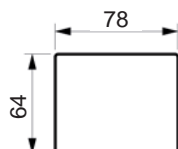

# LIFE SOFA

[www.raun.com](http://www.raun.com)

Standard 57 cm seat depth. Available for 52 cm

Vers. 13  
leftward

Vers. 14  
leftward

Price list

# LIFE SOFA

[www.raun.com](http://www.raun.com)

Standard 57 cm seat depth. Available for 52 cm

Vers. 28

Vers. 41  
rightward

Price list

# LIFE SOFA

www.raun.com

Standard 57 cm seat depth. Available for 52 cm

Vers. 23 pouf

Vers. 24 pouf

Vers. 51 cylinder cushion

Vers. 50 headrest

Protective cover for arm

Vers. 55

Legs

Standard leg  
Round, brushed steel  
Round, natural oak/painted  
black oak  
height 15 cm

Leg variant  
EXT, chrome  
height 18 cm

Fill

Back cushion  
Polydown

Seat cushion  
Coldfoam with fiber