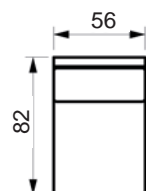

# LIFE SOFA

[www.raun.com](http://www.raun.com)

Standard 57 cm seat depth. Available for 52 cm

*left or right arm*

*Vers. 73*

*Vers. 115*

Price list

# LIFE SOFA

[www.raun.com](http://www.raun.com)

Standard 57 cm seat depth. Available for 52 cm

Vers. 119

Vers. 103

Vers. 107

Vers. 104

Vers. 116

# LIFE SOFA

[www.raun.com](http://www.raun.com)

Standard 57 cm seat depth. Available for 52 cm

Vers. 129

Vers. 128

Vers. 102  
corner

Price list