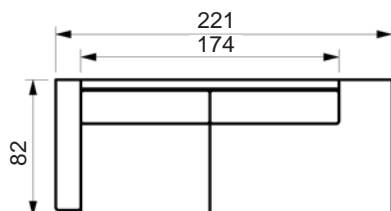

# LIFE SOFA

[www.raun.com](http://www.raun.com)

Standard 57 cm seat depth. Available for 52 cm

Vers. 121

Vers. 5

Vers. 4

Vers. 3

Price list

# LIFE SOFA

[www.raun.com](http://www.raun.com)

Standard 57 cm seat depth. Available for 52 cm

Vers. 2

Vers. 1

Vers. 134  
rightward

Vers. 133  
rightward

Vers. 12  
leftward

# LIFE SOFA

[www.raun.com](http://www.raun.com)

Standard 57 cm seat depth. Available for 52 cm

Vers. 13  
leftward

Vers. 14  
leftward

Price list

# LIFE SOFA

[www.raun.com](http://www.raun.com)

Standard 57 cm seat depth. Available for 52 cm

Vers. 129

Vers. 128

Vers. 102  
corner

Price list