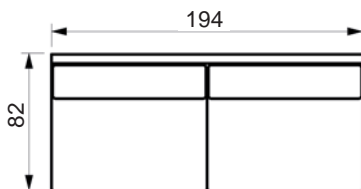

# LIFE SOFA

[www.raun.com](http://www.raun.com)

Standard 57 cm seat depth. Available for 52 cm

*left or right arm*

*Vers. 73*

*Vers. 115*

Price list

# LIFE SOFA

[www.raun.com](http://www.raun.com)

Standard 57 cm seat depth. Available for 52 cm

Vers. 119

Vers. 103

Vers. 107

Vers. 104

Vers. 116