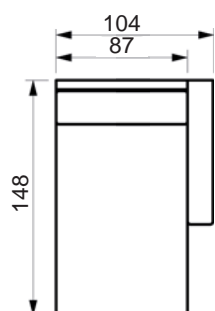

# LIFE SOFA

[www.raun.com](http://www.raun.com)

Standard 57 cm seat depth. Available for 52 cm

*left or right arm*

*Vers. 73*

*Vers. 115*

Price list

# LIFE SOFA

[www.raun.com](http://www.raun.com)

Standard 57 cm seat depth. Available for 52 cm

Vers. 119

Vers. 103

Vers. 107

Vers. 104

Vers. 116

# LIFE SOFA

[www.raun.com](http://www.raun.com)

Standard 57 cm seat depth. Available for 52 cm

Vers. 129

Vers. 128

Vers. 102  
corner

Price list

# LIFE SOFA

[www.raun.com](http://www.raun.com)

Standard 57 cm seat depth. Available for 52 cm

Vers. 101  
chaiselong

Vers. 108  
chaiselong