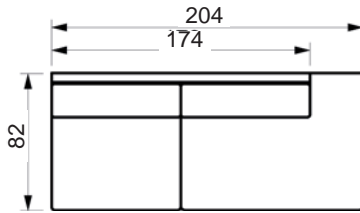

# LIFE SOFA

[www.raun.com](http://www.raun.com)

Standard 57 cm seat depth. Available for 52 cm

*left or right arm*

*Vers. 73*

*Vers. 115*

Price list

# LIFE SOFA

[www.raun.com](http://www.raun.com)

Standard 57 cm seat depth. Available for 52 cm

Vers. 119

Vers. 103

Vers. 107

Vers. 104

Vers. 116

# LIFE SOFA

[www.raun.com](http://www.raun.com)

Standard 57 cm seat depth. Available for 52 cm

Vers. 129

Vers. 128

Vers. 102  
corner

Price list