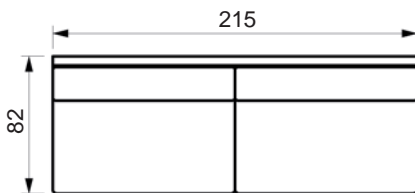

Vers. 55

Legs

Standard leg  
Round, brushed steel  
Round, natural oak/painted  
black oak  
height 15 cm

Leg variant  
EXT, chrome  
height 18 cm

Fill

Back cushion  
Polydown

Seat cushion  
Coldfoam with fiber

# LIFE SOFA

[www.raun.com](http://www.raun.com)

Standard 57 cm seat depth. Available for 52 cm

*left or right arm*

*Vers. 73*

*Vers. 115*

Price list