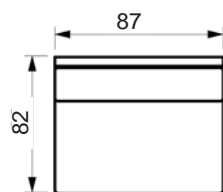

# LIFE SOFA

[www.raun.com](http://www.raun.com)

Standard 57 cm seat depth. Available for 52 cm

*left or right arm*

*Vers. 73*

*Vers. 115*

Price list

# LIFE SOFA

[www.raun.com](http://www.raun.com)

Standard 57 cm seat depth. Available for 52 cm

Vers. 119

Vers. 103

Vers. 107

Vers. 104

Vers. 116

# LIFE SOFA

[www.raun.com](http://www.raun.com)

Standard 57 cm seat depth. Available for 52 cm

Vers. 129

Vers. 128

Vers. 102  
corner

Price list