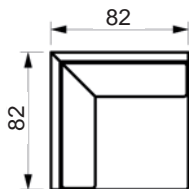

# LIFE SOFA

[www.raun.com](http://www.raun.com)

Standard 57 cm seat depth. Available for 52 cm

Vers. 129

Vers. 128

Vers. 102  
corner

Price list

# LIFE SOFA

[www.raun.com](http://www.raun.com)

Standard 57 cm seat depth. Available for 52 cm

Vers. 101  
chaiselong

Vers. 108  
chaiselong