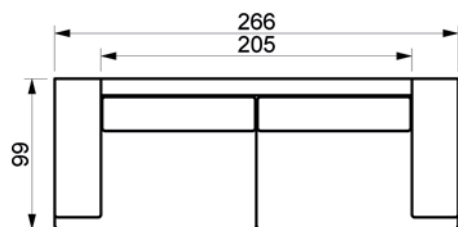

Price list

MORE SOFA

www.raun.com

Vers. 5