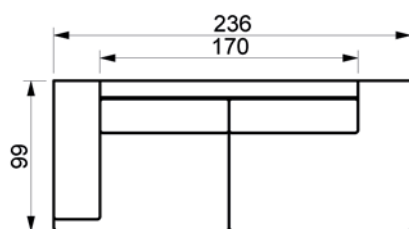

Vers. 134
rightward