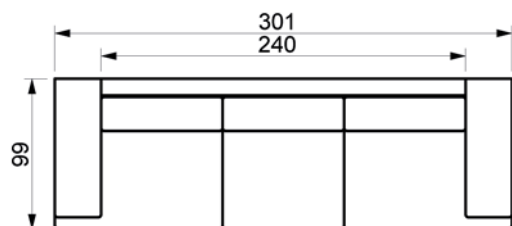

Price list

MORE SOFA

www.raun.com

Vers. 121