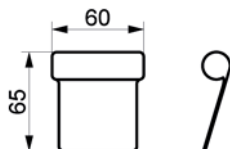

Price list

MORE SOFA

www.raun.com

Vers. 50 headrest

Vers. 22 pouf

arm tray

black	239
oak	233
maple	227
walnut	239

arm tray
length 60 cm
width 32 cm

Legs

standard leg
black metal, walnut or metal chrome
height 6 cm
width 28 cm
length 15 cm

Fill

Back cushion
Polydown

Seat cushion
Coldfoam with fiber