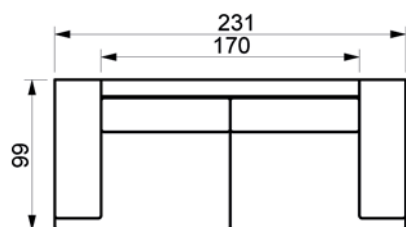

Price list

MORE SOFA

www.raun.com

Vers. 121

Vers. 5

Vers. 4

Vers. 3

Vers. 134
rightward

Price list

MORE SOFA

www.raun.com

Vers. 50 headrest

Vers. 22 pouf

arm tray

black	239
oak	233
maple	227
walnut	239

arm tray
length 60 cm
width 32 cm

Legs

standard leg
black metal, walnut or metal chrome
height 6 cm
width 28 cm
length 15 cm

Fill

Back cushion
Polydown

Seat cushion
Coldfoam with fiber