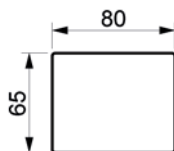

Price list

MORE SOFA

www.raun.com

Vers. 50 headrest

Vers. 22 pouf

arm tray

black	239
oak	233
maple	227
walnut	239

arm tray
length 60 cm
width 32 cm

Legs

standard leg
black metal, walnut or metal chrome
height 6 cm
width 28 cm
length 15 cm

Fill

Back cushion
Polydown

Seat cushion
Coldfoam with fiber