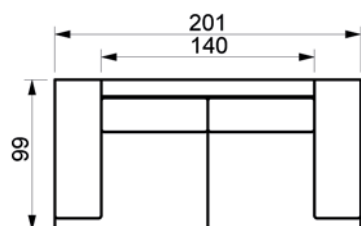

Price list

MORE SOFA

www.raun.com

Vers. 121

Vers. 5

Vers. 4

Vers. 3

Vers. 134
rightward

Price list

MORE SOFA

www.raun.com

Vers. 50 headrest

Vers. 22 pouf

arm tray

black	239
oak	233
maple	227
walnut	239

arm tray
length 60 cm
width 32 cm

Legs

standard leg
black metal, walnut or metal chrome
height 6 cm
width 28 cm
length 15 cm

Fill

Back cushion
Polydown

Seat cushion
Coldfoam with fiber