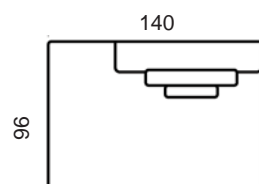

# PANORAMA SOFA

Panorama is available in 3 depths and with 2 arms. The corner is available with high back.

[www.raun.com](http://www.raun.com)

For all versions apply::

Same price for high or low back

Same price for width or narrow arm