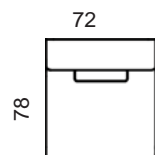

# PANORAMA SOFA

Panorama is available in 3 depths and with 2 arms. The corner is available with high back.

[www.raun.com](http://www.raun.com)

For all versions apply::

Same price for high or low back

Same price for width or narrow arm