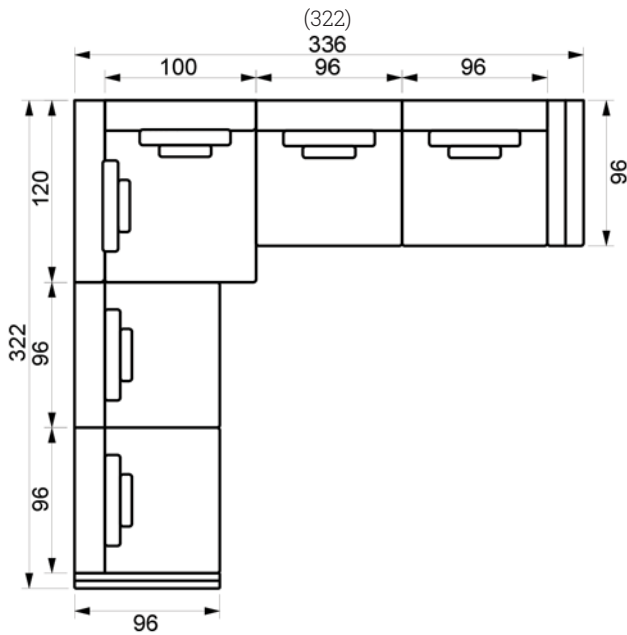

Vers. spec.