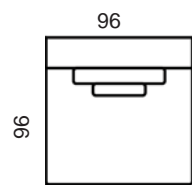

# PANORAMA SOFA

Panorama is available in 3 depths and with 2 arms. The corner is available with high back.

[www.raun.com](http://www.raun.com)

For all versions apply::

Same price for high or low back

Same price for width or narrow arm