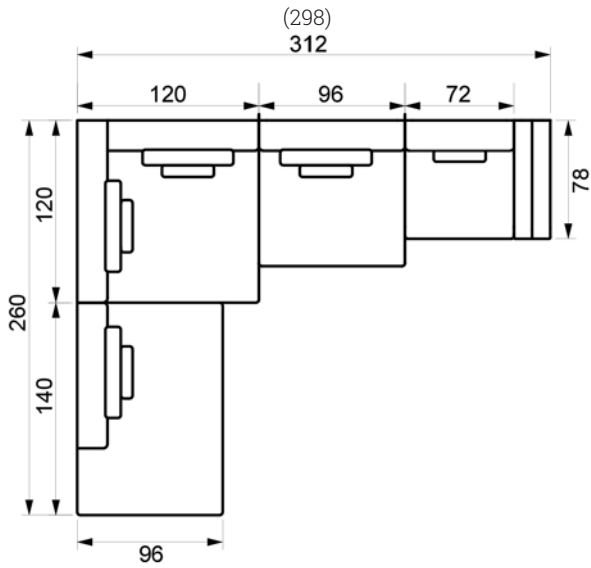

# PANORAMA SOFA

Panorama is available in 3 depths and with 2 arms. The corner is available with high back.

[www.raun.com](http://www.raun.com)

For all versions apply:

Same price for high or low back

Same price for width or narrow arm