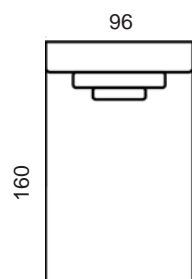

# PANORAMA SOFA

Panorama is available in 3 depths and with 2 arms. The corner is available with high back.

[www.raun.com](http://www.raun.com)

For all versions apply::

Same price for high or low back

Same price for width or narrow arm