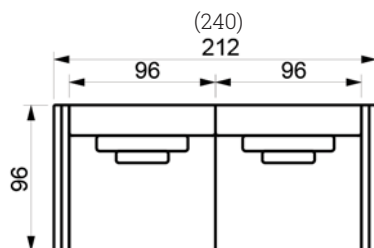

Price list

PANORAMA SOFA

Panorama is available in 3 depths and with 2 arms. The corner is available with high back.

www.raun.com

For all versions apply:

Same price for high or low back

Same price for width or narrow arm

Vers. 34