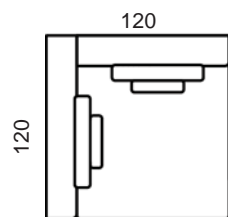

# PANORAMA SOFA

Panorama is available in 3 depths and with 2 arms. The corner is available with high back.

[www.raun.com](http://www.raun.com)

For all versions apply::

Same price for high or low back

Same price for width or narrow arm