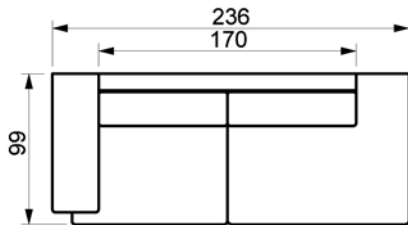

Vers. 134
rightward