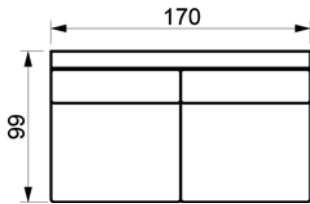

# RELAX SOFA

www.raun.com

Vers. 12  
leftward

Vers. 13  
leftward

Vers. 22 pouf

left or right arm

Price list

# RELAX SOFA

[www.raun.com](http://www.raun.com)

Vers. 119/ 170 cm

Vers. 103/ 140 cm

Vers. 107/ 110 cm

Vers. 102  
corner

Price list

# RELAX SOFA

[www.raun.com](http://www.raun.com)

Vers. 128  
170/140 cm

Vers. 101  
chaise 75 cm

Vers. 97  
chaise 110 cm

Price list