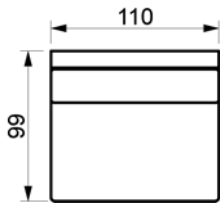

# RELAX SOFA

[www.raun.com](http://www.raun.com)

Vers. 119/ 170 cm

Vers. 103/ 140 cm

Vers. 107/ 110 cm

Vers. 102  
corner

Price list

# RELAX SOFA

[www.raun.com](http://www.raun.com)

Vers. 128  
170/140 cm

Vers. 101  
chaise 75 cm

Vers. 97  
chaise 110 cm

Price list

# RELAX SOFA

www.raun.com

Vers. 50 headrest

arm tray

black  
oak  
maple  
walnut

arm tray  
length 60 cm  
width 32 cm

Legs

standard leg  
black metal, walnut or metal chrome