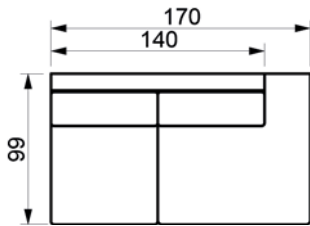

# RELAX SOFA

www.raun.com

Vers. 12  
leftward

Vers. 13  
leftward

Vers. 22 pouf

left or right arm

Price list

# RELAX SOFA

[www.raun.com](http://www.raun.com)

Vers. 119/ 170 cm

Vers. 103/ 140 cm

Vers. 107/ 110 cm

Vers. 102  
corner

Price list

# RELAX SOFA

[www.raun.com](http://www.raun.com)

Vers. 128  
170/140 cm

Vers. 101  
chaise 75 cm

Vers. 97  
chaise 110 cm

Price list

# RELAX SOFA

www.raun.com

Vers. 50 headrest

arm tray

black  
oak  
maple  
walnut

arm tray  
length 60 cm  
width 32 cm

Legs

standard leg  
black metal, walnut or metal chrome