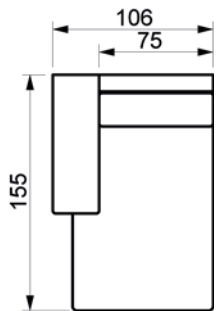

# RELAX SOFA

www.raun.com

Vers. 12  
leftward

Vers. 13  
leftward

Vers. 22 pouf

left or right arm

Price list

# RELAX SOFA

[www.raun.com](http://www.raun.com)

Vers. 119/ 170 cm

Vers. 103/ 140 cm

Vers. 107/ 110 cm

Vers. 102  
corner

Price list

# RELAX SOFA

[www.raun.com](http://www.raun.com)

Vers. 128  
170/140 cm

Vers. 101  
chaise 75 cm

Vers. 97  
chaise 110 cm

Price list

# RELAX SOFA

www.raun.com

Vers. 50 headrest

arm tray

black  
oak  
maple  
walnut

arm tray  
length 60 cm  
width 32 cm

Legs

standard leg  
black metal, walnut or metal chrome