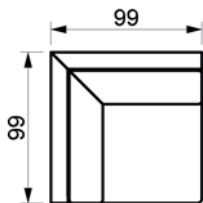

# RELAX SOFA

[www.raun.com](http://www.raun.com)

Vers. 119/ 170 cm

Vers. 103/ 140 cm

Vers. 107/ 110 cm

Vers. 102  
corner

Price list

# RELAX SOFA

[www.raun.com](http://www.raun.com)

Vers. 128  
170/140 cm

Vers. 101  
chaise 75 cm

Vers. 97  
chaise 110 cm

Price list

# RELAX SOFA

www.raun.com

Vers. 50 headrest

arm tray

black  
oak  
maple  
walnut

arm tray  
length 60 cm  
width 32 cm

Legs

standard leg  
black metal, walnut or metal chrome