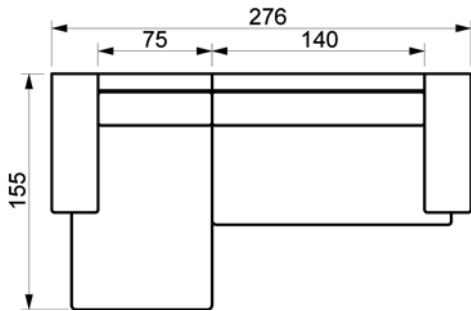

# RELAX SOFA

www.raun.com

Vers. 12  
leftward

Vers. 13  
leftward

Vers. 22 pouf

left or right arm

Price list

# RELAX SOFA

www.raun.com

Vers. 50 headrest

arm tray

black  
oak  
maple  
walnut

arm tray  
length 60 cm  
width 32 cm

Legs

standard leg  
black metal, walnut or metal chrome