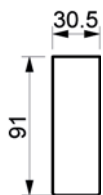

# RELAX SOFA

www.raun.com

Vers. 12  
leftward

Vers. 13  
leftward

Vers. 22 pouf

left or right arm

Price list

# RELAX SOFA

[www.raun.com](http://www.raun.com)

Vers. 119/ 170 cm

Vers. 103/ 140 cm

Vers. 107/ 110 cm

Vers. 102  
corner

Price list