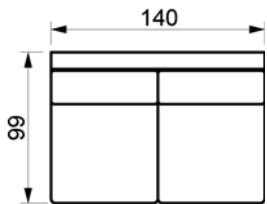

# RELAX SOFA

www.raun.com

Vers. 12  
leftward

Vers. 13  
leftward

Vers. 22 pouf

left or right arm

Price list

# RELAX SOFA

[www.raun.com](http://www.raun.com)

Vers. 119/ 170 cm

Vers. 103/ 140 cm

Vers. 107/ 110 cm

Vers. 102  
corner

Price list