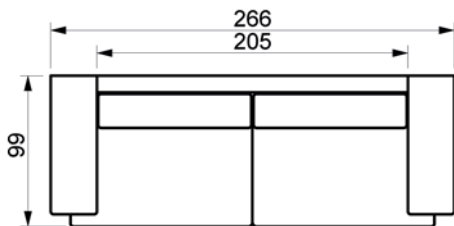

Price list

RELAX SOFA

www.raun.com

Vers. 5