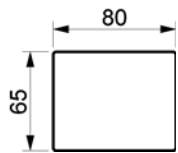

# RELAX SOFA

www.raun.com

Vers. 12  
leftward

Vers. 13  
leftward

Vers. 22 pouf

left or right arm

Price list

# RELAX SOFA

[www.raun.com](http://www.raun.com)

Vers. 119/ 170 cm

Vers. 103/ 140 cm

Vers. 107/ 110 cm

Vers. 102  
corner

Price list