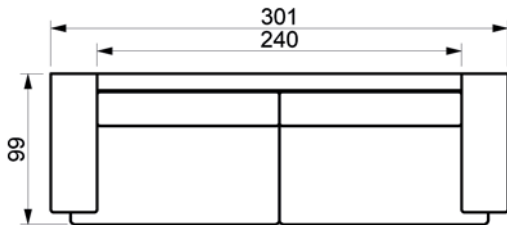

Price list

RELAX SOFA

www.raun.com

Vers. 136