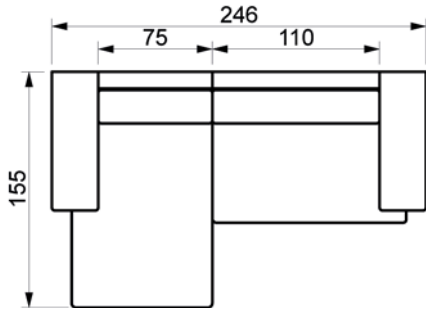

# RELAX SOFA

www.raun.com

Vers. 12  
leftward

Vers. 13  
leftward

Vers. 22 pouf

left or right arm

Price list

# RELAX SOFA

www.raun.com

Vers. 50 headrest

arm tray

black  
oak  
maple  
walnut

arm tray  
length 60 cm  
width 32 cm

Legs

standard leg  
black metal, walnut or metal chrome