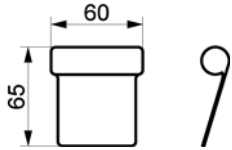

# RELAX SOFA

[www.raun.com](http://www.raun.com)

Vers. 119/ 170 cm

Vers. 103/ 140 cm

Vers. 107/ 110 cm

Vers. 102  
corner

Price list

# RELAX SOFA

[www.raun.com](http://www.raun.com)

Vers. 128  
170/140 cm

Vers. 101  
chaise 75 cm

Vers. 97  
chaise 110 cm

Price list

# RELAX SOFA

www.raun.com

Vers. 50 headrest

arm tray

black  
oak  
maple  
walnut

arm tray  
length 60 cm  
width 32 cm

Legs

standard leg  
black metal, walnut or metal chrome