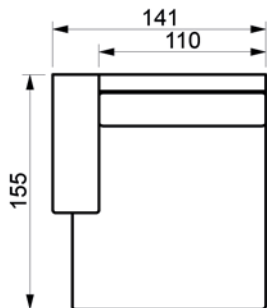

# RELAX SOFA

[www.raun.com](http://www.raun.com)

Vers. 119/ 170 cm

Vers. 103/ 140 cm

Vers. 107/ 110 cm

Vers. 102  
corner

Price list

# RELAX SOFA

[www.raun.com](http://www.raun.com)

Vers. 128  
170/140 cm

Vers. 101  
chaise 75 cm

Vers. 97  
chaise 110 cm

Price list

# RELAX SOFA

www.raun.com

Vers. 50 headrest

arm tray

black  
oak  
maple  
walnut

arm tray  
length 60 cm  
width 32 cm

Legs

standard leg  
black metal, walnut or metal chrome