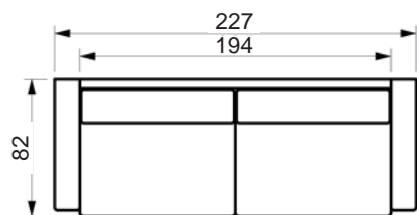

Price list

PASSION SOFA

www.raun.com

Vers. 5