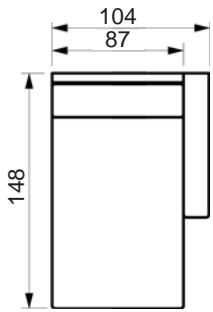

*Vers. 108
chaiselong*