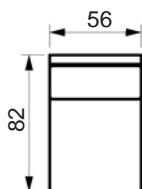

Price list

PASSION SOFA

www.raun.com

Vers. 116