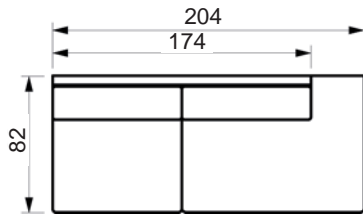

Price list

PASSION SOFA

www.raun.com

Vers. 129