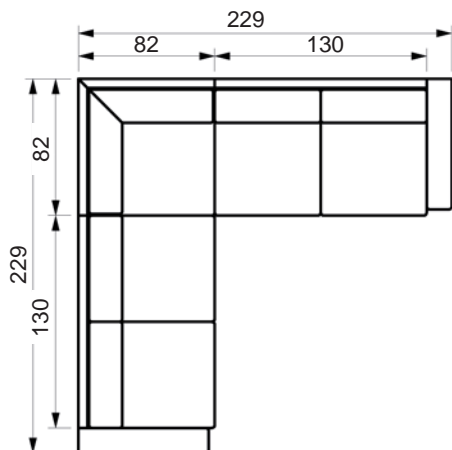

Price list

PASSION SOFA

www.raun.com

Vers. 28