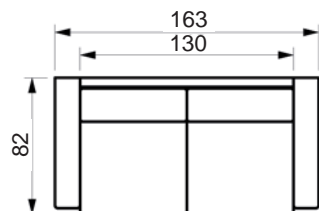

Price list

PASSION SOFA

www.raun.com

Vers. 3