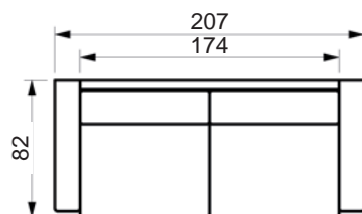

Price list

PASSION SOFA

www.raun.com

Vers. 4