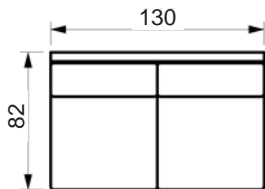

Price list

PASSION SOFA

www.raun.com

Vers. 103