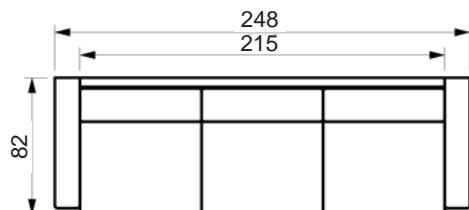

Price list

PASSION SOFA

www.raun.com

Vers. 121