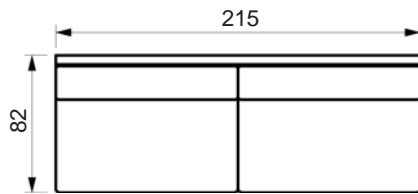

Vers. 41
rightward

Price list

PASSION SOFA

www.raun.com

Vers. 22 pouf

Vers. 50 headrest

Legs

standard leg
walnut stained, chrome or black metal
height 6 cm
width 15 cm

Fill

Back cushion
Polydown

Seat cushion
Coldfoam with fiber

Price list

PASSION SOFA

www.raun.com

left or right arm

Vers. 73