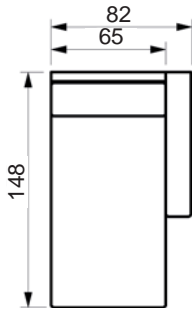

Price list

PASSION SOFA

www.raun.com

*Vers. 101
chaiselong*