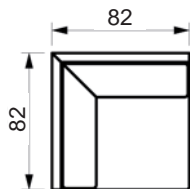

Vers. 102
corner