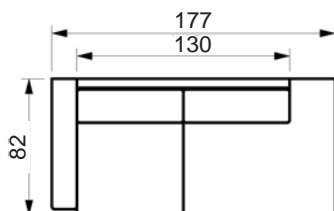

Vers. 133
rightward