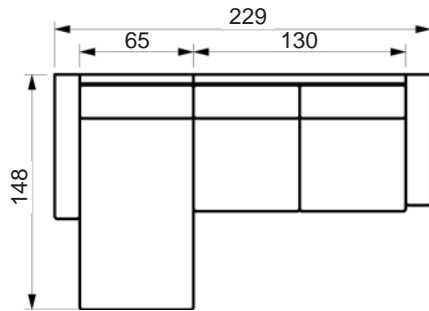

Price list

PASSION SOFA

www.raun.com

Vers. 13
leftward