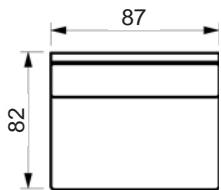

Price list

PASSION SOFA

www.raun.com

Vers. 107