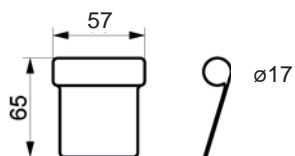

Vers. 41
rightward

Price list

PASSION SOFA

www.raun.com

Vers. 22 pouf

Vers. 50 headrest

Legs

standard leg
walnut stained, chrome or black metal
height 6 cm
width 15 cm