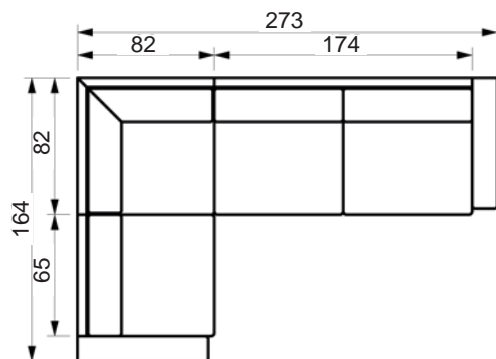

Vers. 41
rightward

Price list

PASSION SOFA

www.raun.com

Vers. 22 pouf

Vers. 50 headrest

Legs

standard leg
walnut stained, chrome or black metal
height 6 cm
width 15 cm