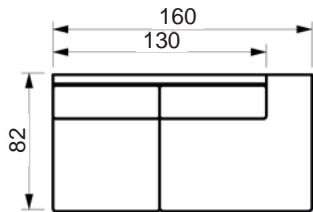

Vers. 41
rightward

Price list

PASSION SOFA

www.raun.com

Vers. 22 pouf

Vers. 50 headrest

Legs

standard leg
walnut stained, chrome or black metal
height 6 cm
width 15 cm

Vers. 116

Price list

PASSION SOFA

www.raun.com

Vers. 129

Vers. 128

Vers. 102
corner

Price list