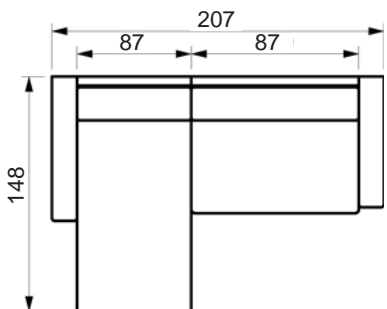

Vers. 12
leftward