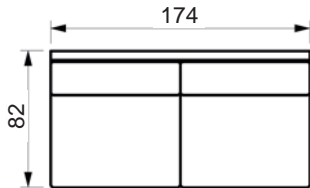

Price list

PASSION SOFA

www.raun.com

Vers. 119