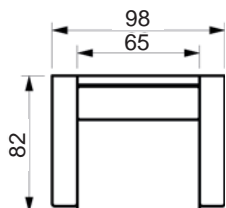

Price list

PASSION SOFA

www.raun.com

Vers. 2