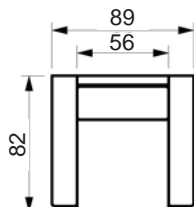

Price list

PASSION SOFA

www.raun.com

Vers. 1