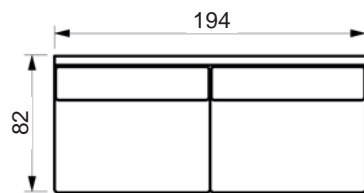

Vers. 41
rightward

Price list

PASSION SOFA

www.raun.com

Vers. 22 pouf

Vers. 50 headrest

Legs

standard leg
walnut stained, chrome or black metal
height 6 cm
width 15 cm

Fill

Back cushion
Polydown

Seat cushion
Coldfoam with fiber

Price list

PASSION SOFA

www.raun.com

left or right arm

Vers. 73