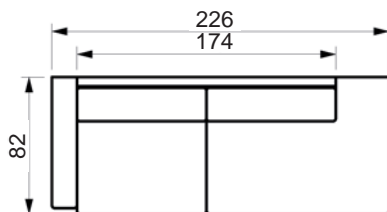

Vers. 134
rightward