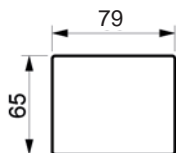

Vers. 41
rightward

Price list

PASSION SOFA

www.raun.com

Vers. 22 pouf

Vers. 50 headrest

Legs

standard leg
walnut stained, chrome or black metal
height 6 cm
width 15 cm