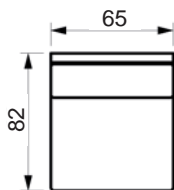

Price list

PASSION SOFA

www.raun.com

Vers. 104