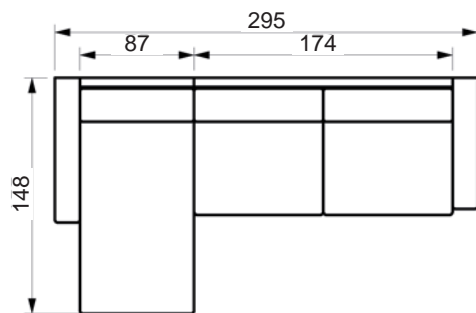

Vers. 14
leftward